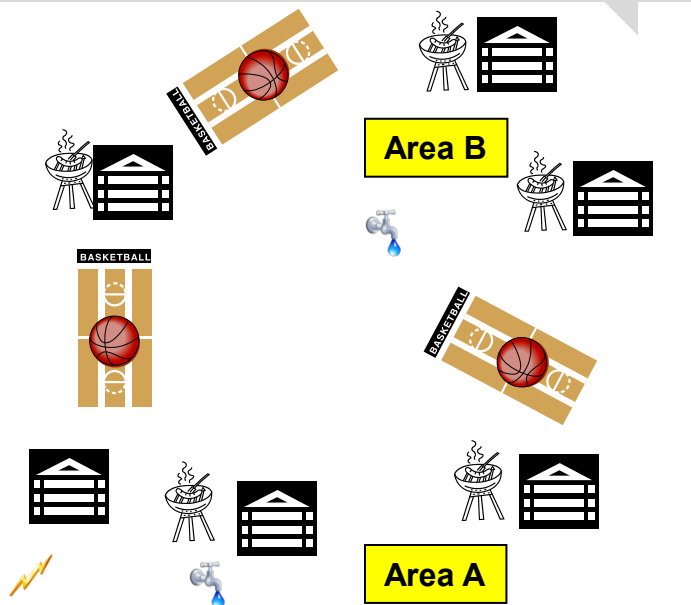

Smith Lake Park and Recreation Area
910 396-5979

Disc Golf

Area C

Park Exit to
Honeycutt Rd

To Campground

Area D

Volleyball

Playground

Basketball

Outdoor
Recreation
Center

Area B

Restrooms

Horse Shoe

To Campground

Area E

Basketball

Playground

Beach
Entrance

Area A

Parking

Dumpsters

**Maintenance
Office**